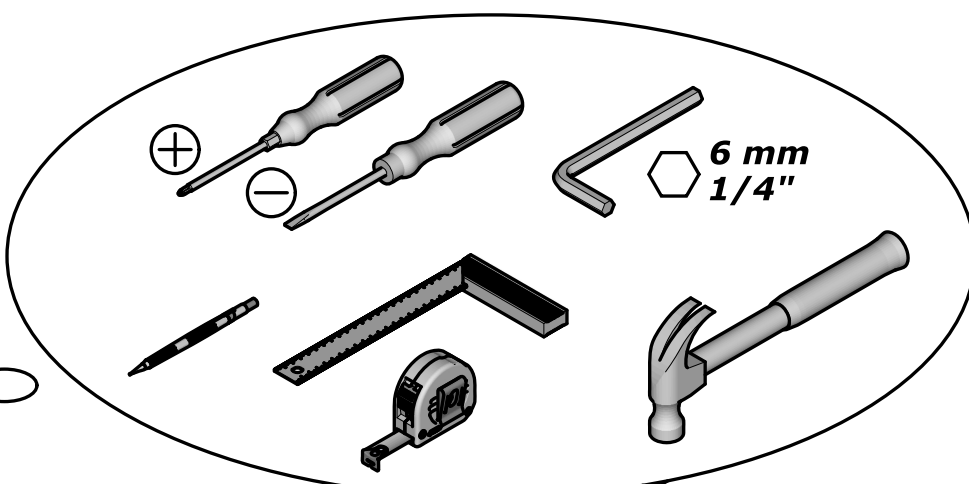

تعليمات التركيب (ع)

Max
30 Kg / 66 Lbs

2h00.

x2

Fabriqu  en France
Made in France

C.B.A Meubles - 178-184 rue de la Pr v t 
59840 P renchies - FRANCE
contact@demeyere.fr

1-2-3...

??

www.demeyeregroup.com

| N° | MM | | | INCH | | | QTY |
|----|-----|---|-----|----------|---|----------|-----|
| 21 | 240 | x | 91 | 9 7/16 | x | 3 9/16 | 2 |
| 22 | 440 | x | 91 | 17 5/16 | x | 3 9/16 | 2 |
| 23 | 449 | x | 396 | 17 11/16 | x | 15 9/16 | 1 |
| 24 | 449 | x | 321 | 17 11/16 | x | 12 10/16 | 1 |
| 25 | 413 | x | 279 | 16 4/16 | x | 11 | 1 |
| 26 | 588 | x | 447 | 23 2/16 | x | 17 10/16 | 1 |

C x4
8x30mm
5/16" x 1 3/16"

C x4
8x30mm
5/16" x 1 3/16"

H x2
Ø15mm
Ø19/32"

N x2
3.5x15mm
1/8" x 19/32"

K x2
6.3x13mm
1/4" x 1/2"

- L** x4
 - C** x2
- 8x30mm
5/16" x 1 3/16"

- B** x4
 - D** x8
- 3x12mm
1/8" x 15/32"

x2

20

- H** x2
Ø15mm
Ø19/32"

x2

K x12
6.3x13mm
1/4" x 1/2"